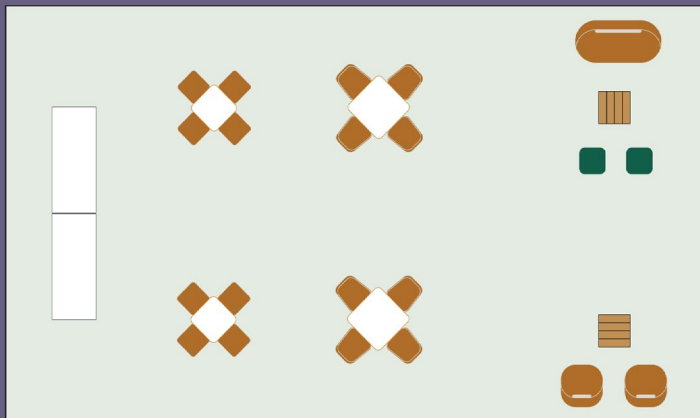

Super Site Double Packages

- 2 x Umbrella – White
- 1 x Capri Lounge – Natural, White Legs
- 2 x Capri Armchair – Natural, White Legs
- 2 x Sahara Side Table – Timber
- 2 x Fold Ottoman – Jade Green
- 2 x Amalfi Cushion – Taupe Stripe
- 8 x Tolix Timber Stool – White
- 2 x Tolix Timber Bar Table – White
- 8 x Tolix Timber Chair – White
- 2 x Tolix Timber Cafe Table – White
- 2 x Trestle Table 1.8m – White Poly Table Cloth