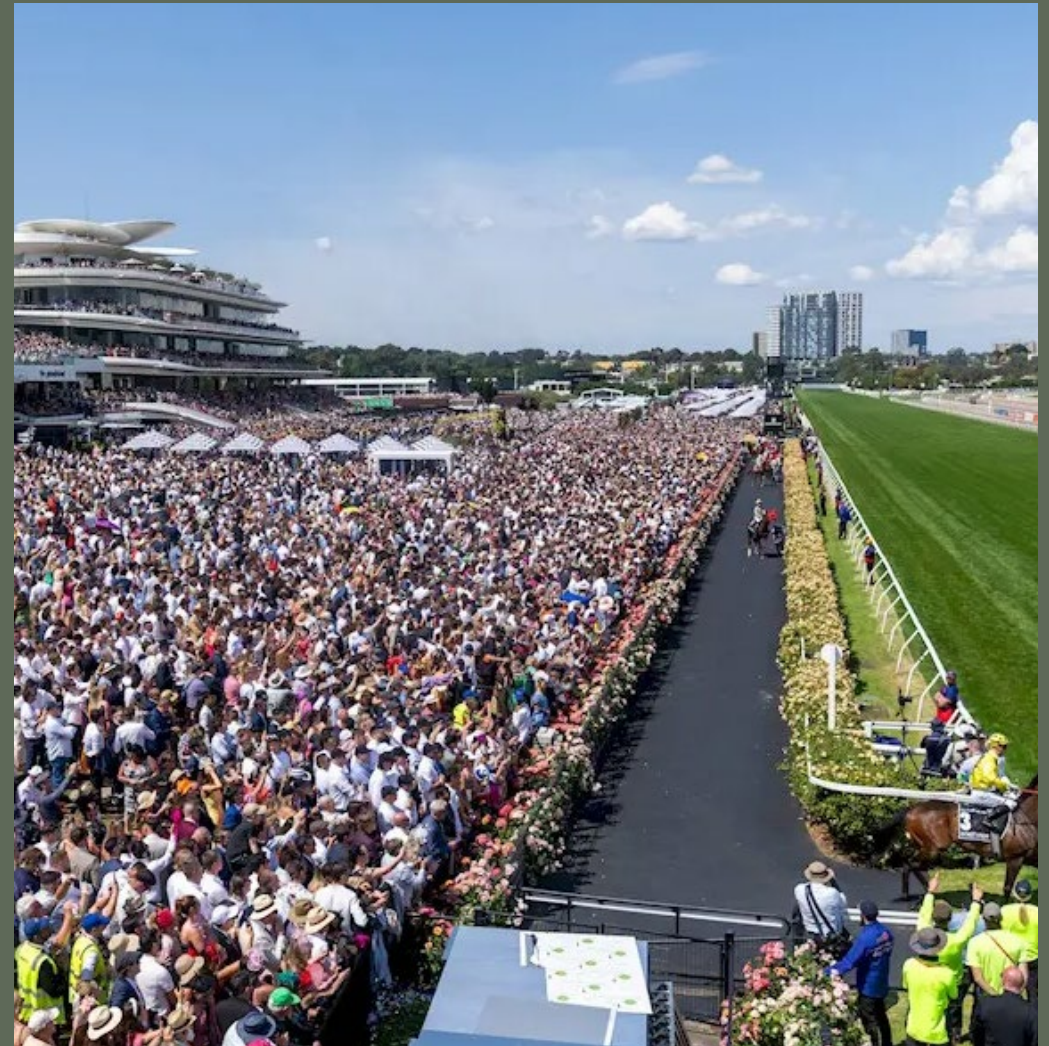

VRC CAR PARK AND
SUPER SITE PACKAGES

BOOK YOUR PACKAGE TODAY

Millie Tobin & Sarsha Horne
9429 8688 [press option 3]
events@harrythehirer.com.au

81 – 95 Burnley Street, Richmond, VIC, 3121

Harry
the hirer.