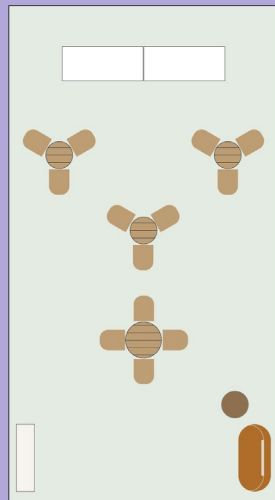

White Bar

Natural Bar

*Fencing not included

Double Site Packages

White or Natural Double options

- 1 x Sorrento Folding Garden Table – Grey top or Teak Top
- 4 x Riviera Chair – White or Natural
- 1 x Como Lounge – White or Capri Lounge - Natural, White Legs
- 1 x Stainless Plus Side Table – White Laminate or Teak Timber Top
- 1 x Bench Ottoman – White
- 2 x Amalfi Cushion – Taupe Stripe
- 3 x Sorrento Folding Bar Table – Grey top or Teak Top
- 9 x Riviera Stool – White or Natural
- 2 x Trestle Table 1.8m – White Poly Table Cloth