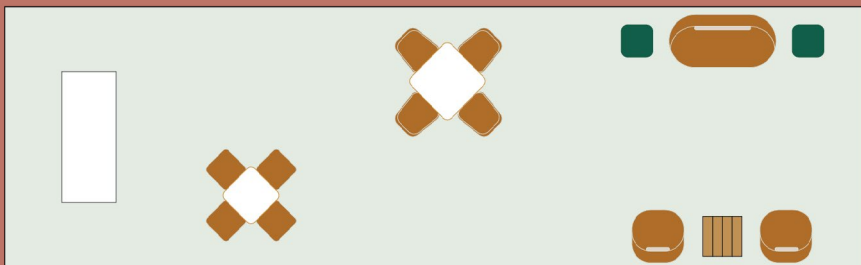

White Double

Natural Double

*Fencing not included

Super Site Single Packages

- 1 x Umbrella – White
- 1 x Capri Lounge – Natural, White Legs
- 2 x Capri Armchair – Natural, White Legs
- 1 x Sahara Side Table – Timber
- 2 x Fold Ottoman – Jade Green
- 2 x Amalfi Cushion – Taupe Stripe
- 4 x Tolix Timber Stool – White
- 1 x Tolix Timber Bar Table – White
- 4 x Tolix Timber Chair – White
- 1 x Tolix Timber Cafe Table – White
- 1 x Trestle Table 1.8m – White Poly Table Cloth