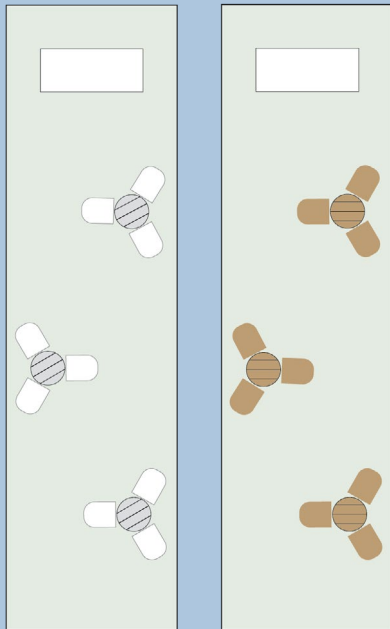

Natural Café

*Fencing not included

Bar Packages

White or Natural Bar options

- 9 x Riviera Stool – White or Natural
- 3 x Sorrento Folding Bar Table – Grey top or Teak Top
- 1 x Trestle Table 1.8m – White Poly Table Cloth