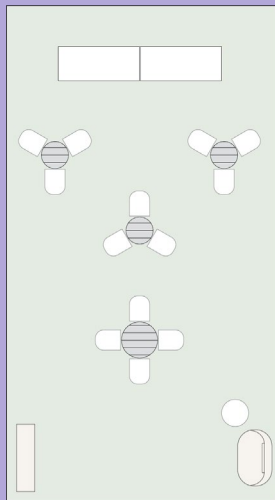

White Bar

Natural Bar

*Fencing not included

Double Site Packages

White or Natural Double options

- 1 x Sorrento Folding Garden Table – Grey top or Teak Top
- 4 x Riviera Chair – White or Natural
- 1 x Como Lounge – White or Capri Lounge - Natural, White Legs
- 1 x Stainless Plus Side Table – White Laminate or Teak Timber Top
- 1 x Bench Ottoman – White
- 2 x Amalfi Cushion – Taupe Stripe
- 3 x Sorrento Folding Bar Table – Grey top or Teak Top
- 9 x Riviera Stool – White or Natural
- 2 x Trestle Table 1.8m – White Poly Table Cloth